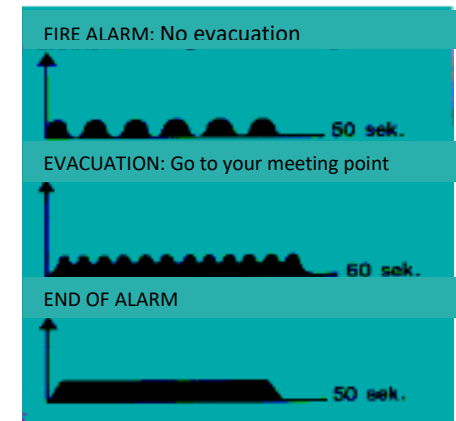

### Emergency Numbers

**Fire:**

Phone 999

Mobile 0479 / 95.18.17

**First Aid:**

Phone 777

Mobile 0477 / 29.15.06

Report any incident or unsafe situation **ALWAYS** and **IMMEDIATELY** to your supervisor.